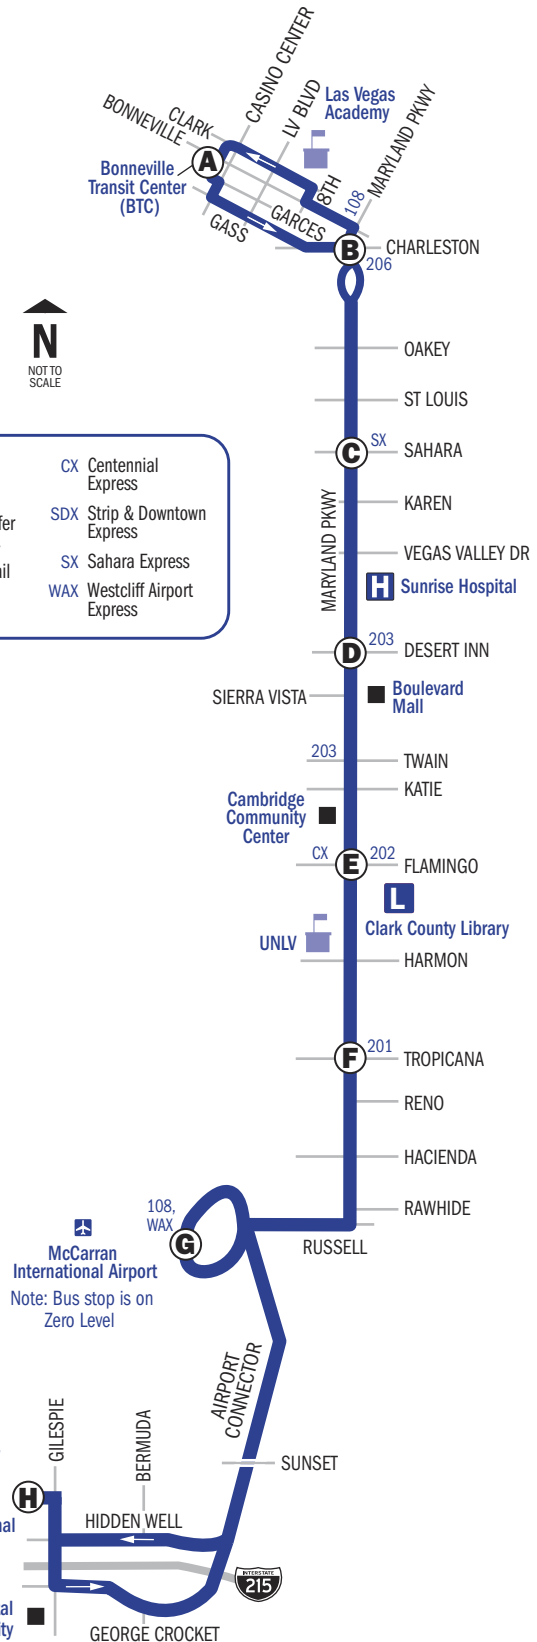

Weekdays | Maryland Parkway 109

109 Northbound Weekdays

(H) STT	(G) MCCARRAN INTL AIRPORT (Zero Level)	(F) TROPICANA	(E) FLAMINGO	(D) DESERT INN	(C) SAHARA	(B) CHARLESTON	(A) BONNEVILLE TRANSIT CENTER (BTC)
5:23	5:34	5:44	5:52	6:00	6:08	6:14	6:22
5:38	5:49	5:59	6:07	6:14	6:21	6:26	6:33
5:53	6:04	6:14	6:22	6:29	6:36	6:41	6:48
6:11	6:21	6:30	6:37	6:43	6:50	6:55	7:02
6:30	6:39	6:48	6:55	7:01	7:08	7:13	7:20
6:47	6:57	7:06	7:13	7:19	7:26	7:31	7:38
7:07	7:17	7:26	7:33	7:39	7:46	7:51	7:58
7:27	7:37	7:46	7:53	7:59	8:06	8:11	8:18
7:48	7:58	8:06	8:13	8:19	8:26	8:31	8:38
8:08	8:18	8:26	8:33	8:39	8:46	8:51	8:58
8:28	8:38	8:46	8:53	8:59	9:06	9:11	9:18
8:48	8:58	9:06	9:13	9:19	9:26	9:31	9:38
9:08	9:17	9:25	9:31	9:37	9:43	9:47	9:54
9:28	9:37	9:45	9:51	9:57	10:03	10:07	10:14
9:48	9:57	10:05	10:11	10:17	10:23	10:27	10:34
10:16	10:25	10:33	10:39	10:45	10:51	10:54	11:00
10:46	10:55	11:03	11:09	11:15	11:21	11:24	11:30
11:16	11:25	11:33	11:39	11:45	11:51	11:54	12:00
11:45	11:53	12:00	12:05	12:10	12:16	12:19	12:25
12:15	12:22	12:29	12:34	12:39	12:44	12:47	12:52
12:45	12:52	1:04	1:09	1:14	1:17	1:22	

Schedule Times: AM Times in REGULAR PM Times in BOLD

NOTE: Shuttle service to Terminal 3 provided by McCarran Airport on Zero level.

104, 117, 212, 217, 402, Deuce AM Route, SDX

South Strip Transfer Terminal (SST)

McCarran Rental Car Facility

109

24 hour service