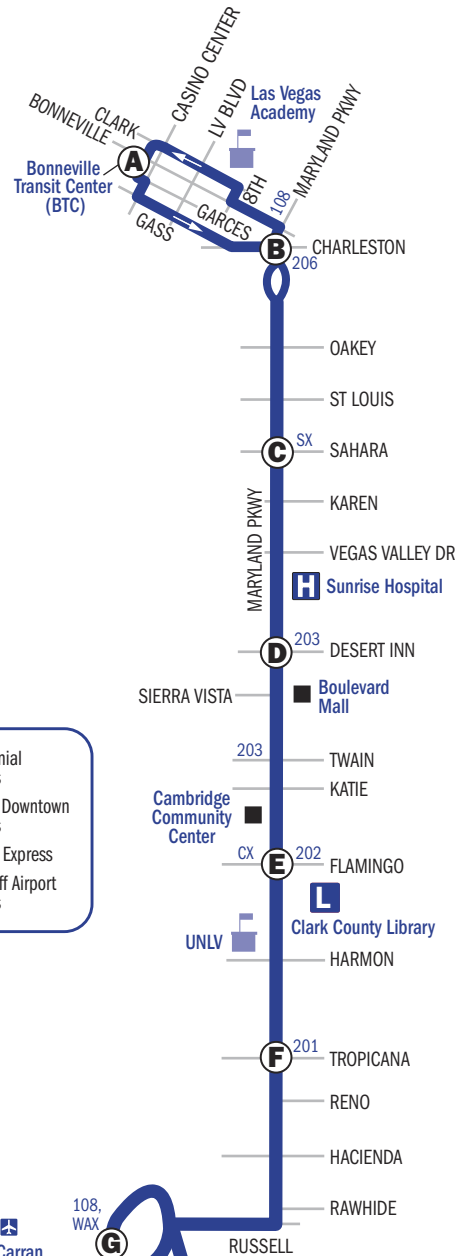

Schedule Times: AM Times in REGULAR PM Times in BOLD

NOTE: Shuttle service to Terminal 3 provided by McCarran Airport on Zero level.

104, 117, 212, 217, 402, Deuce AM Route, SDX

South Strip Transfer Terminal (SSTT)

McCarran Rental Car Facility

McCarran International Airport
Note: Bus stop is on Zero Level

- Layover
- Time Point
- Route Transfer
- Community/Casino/Retail
- Centennial Express
- Strip & Downtown Express
- Sahara Express
- Westcliff Airport Express

109

24 hour service

109 Maryland Parkway | Weekdays

109 Northbound Weekdays

109

24 hour service

(H) SST	(G) MCCARRAN INTL AIRPORT (Zero Level)	(F) TROPICANA	(E) FLAMINGO	(D) DESERT INN	(C) SAHARA	(B) CHARLESTON	(A) BONNEVILLE TRANSIT CENTER (BTC)	▼ CONTINUES AS ROUTE
1:22	1:29	1:35	1:39	1:43	1:48	1:51	1:56	113
2:13	2:20	2:26	2:30	2:34	2:39	2:42	2:47	113
3:04	3:11	3:17	3:21	3:25	3:30	3:33	3:38	113
3:55	4:02	4:08	4:12	4:16	4:21	4:24	4:29	113
4:30	4:37	4:44	4:48	4:52	4:57	5:00	5:05	
4:55	5:03	5:11	5:16	5:21	5:26	5:29	5:35	
5:18	5:27	5:35	5:40	5:46	5:52	5:56	6:02	
5:35	5:44	5:53	5:58	6:04	6:11	6:15	6:22	
5:51	6:01	6:11	6:17	6:24	6:31	6:36	6:44	
6:07	6:17	6:27	6:33	6:40	6:47	6:52	7:00	
6:22	6:32	6:42	6:48	6:55	7:02	7:07	7:15	
6:37	6:46	6:56	7:02	7:09	7:16	7:21	7:29	
6:50	7:00	7:10	7:16	7:23	7:30	7:35	7:43	
7:03	7:12	7:23	7:30	7:37	7:45	7:50	7:58	
7:18	7:28	7:38	7:45	7:52	8:00	8:05	8:13	
7:33	7:42	7:53	8:00	8:07	8:15	8:20	8:28	
7:48	7:58	8:08	8:15	8:22	8:30	8:35	8:43	
8:03	8:12	8:23	8:30	8:37	8:45	8:50	8:58	
8:18	8:28	8:38	8:45	8:52	9:00	9:05	9:13	
8:33	8:42	8:53	9:00	9:07	9:15	9:20	9:28	
8:46	8:56	9:06	9:14	9:21	9:29	9:34	9:42	
9:01	9:11	9:21	9:29	9:36	9:44	9:49	9:57	
9:16	9:26	9:36	9:44	9:51	9:59	10:04	10:12	
9:31	9:41	9:51	9:59	10:06	10:14	10:19	10:27	
9:45	9:54	10:05	10:14	10:22	10:30	10:36	10:44	
10:00	10:10	10:20	10:28	10:36	10:44	10:50	10:58	
10:15	10:26	10:36	10:44	10:52	11:00	11:06	11:14	
10:30	10:40	10:50	10:58	11:06	11:14	11:20	11:28	