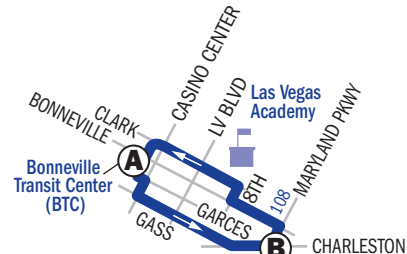

109 Southbound Weekdays

(A) BONNEVILLE TRANSIT CENTER (BTC)	(B) CHARLESTON	(C) SAHARA	(D) DESERT INN	(E) FLAMINGO	(F) TROPICANA	(G) McCARRAN INTL AIRPORT (Zero Level)	(H) SSTT
5:08	5:17	5:23	5:30	5:38	5:46	5:56	6:04
5:24	5:33	5:39	5:45	5:53	6:01	6:10	6:17
5:40	5:48	5:54	6:00	6:08	6:15	6:24	6:31
5:57	6:05	6:11	6:17	6:25	6:33	6:42	6:49
6:14	6:22	6:28	6:34	6:42	6:49	6:58	7:05
6:32	6:40	6:46	6:52	7:00	7:07	7:16	7:23
6:50	6:58	7:04	7:10	7:18	7:25	7:34	7:41
7:08	7:16	7:22	7:28	7:36	7:43	7:52	7:59
7:29	7:36	7:42	7:48	7:55	8:02	8:11	8:18
7:49	7:56	8:01	8:07	8:14	8:20	8:29	8:36
8:09	8:16	8:21	8:27	8:34	8:40	8:49	8:56
8:29	8:36	8:41	8:47	8:54	9:01	9:09	9:16
8:49	8:56	9:01	9:07	9:14	9:20	9:29	9:36
9:11	9:18	9:23	9:28	9:35	9:40	9:49	9:56
9:33	9:40	9:45	9:50	9:57	10:02	10:11	10:18
9:55	10:02	10:07	10:12	10:19	10:24	10:33	10:40
10:23	10:29	10:34	10:39	10:45	10:50	10:58	11:05
10:49	10:55	11:00	11:05	11:11	11:16	11:24	11:31
11:16	11:22	11:27	11:32	11:38	11:43	11:51	11:58
11:47	11:53	11:57	12:02	12:07	12:12	12:20	12:27
12:20	12:26	12:30	12:35	12:40	12:45	12:53	1:00
12:57	1:03	1:07	1:12	1:17	1:22	1:30	1:37

Schedule Times: AM Times in REGULAR PM Times in BOLD