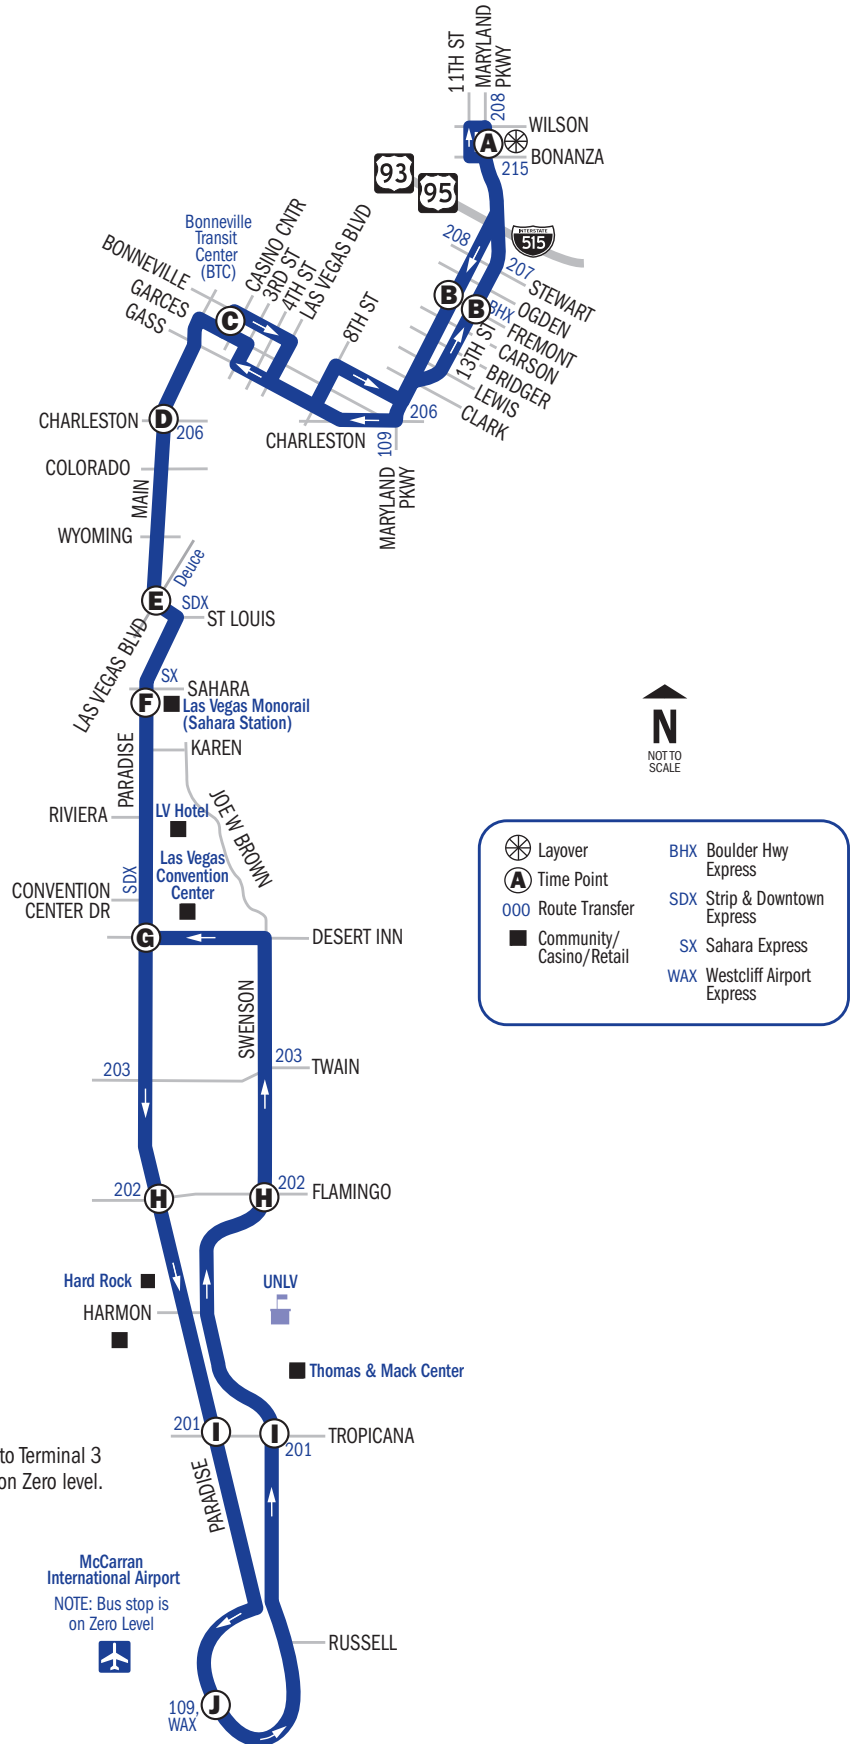

Layover		BHx Boulder Hwy Express
	Time Point		SDx Strip & Downtown Express
	Route Transfer		SX Sahara Express
	Community/Casino/Retail		WAX Westcliff Airport Express

NOTE: Shuttle service to Terminal 3 provided by McCarran Airport on Zero level.

McCarran International Airport
NOTE: Bus stop is on Zero Level